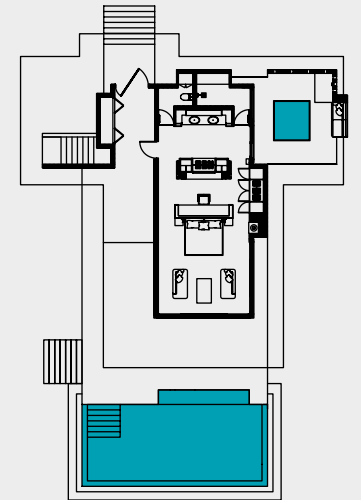

NORTH ONE VILLA

ONE BEDROOM VILLA

Sleeps: 2

Jacuzzi deck
Beach shower

Internal area: 195 Sq m
External area: 95 Sq m

Pool dimensions: 10m x 5m

Enjoying spectacular views directly over to the Palawan mainland, North One Villa is a wonderful space to unwind and absorb the sheer natural splendour of its location.