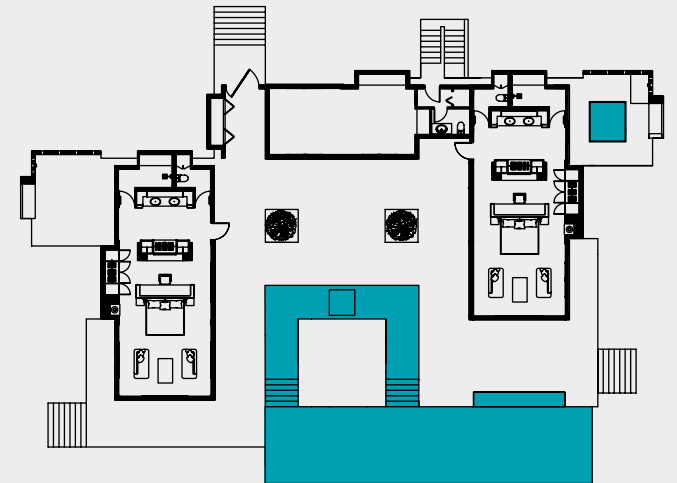

NORTH TWO VILLA

TWO BEDROOM VILLA

Sleeps: 4

Living/TV/Dining Room

Jacuzzi deck
Reading deck
Beach shower

Internal area: 390 Sq m

External area: 215 Sq m

Pool dimensions: 18m x 9m

From the moment you approach North Two Villa, you know you're in for something truly special. As you step inside its private terrace, the luxury of wide open space is the first thing that strikes you...and then, the joy of the details.