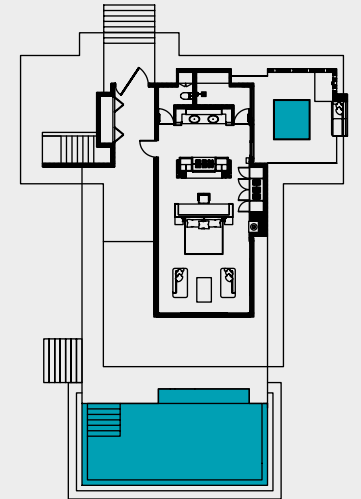

SOUTH ONE VILLA

ONE BEDROOM VILLA

Sleeps: 2

Jacuzzi deck
Beach shower

Internal area: 195 Sq m
External area: 95 Sq m

Pool dimensions: 10m x 5m

South One Villa is the epitome of privacy and tranquility. Nestled on the South Beach and surrounded by the magnificent Bantingue Tree canopies, you can truly escape in this intimate and luxuriously appointed space.