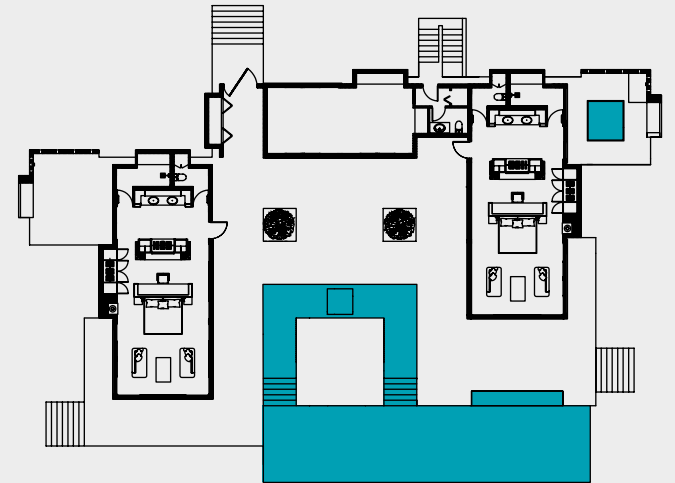

SOUTH TWO VILLA

TWO BEDROOM VILLA

Sleeps: 4

Living/TV/Dining Room
Jacuzzi deck:
Reading deck
Beach shower

Internal area: 390 Sq m
External area: 215 Sq m

Pool dimensions: 18m x 9m

The majesty of the views as you first enter South Two Villa will quite simply take your breath away. A stunning panoramic vista of turquoise waters, punctuated by the lush greens of the signature Pandan Trees and Coconut Palms set the scene for this gloriously designed space. In short, it's heaven.