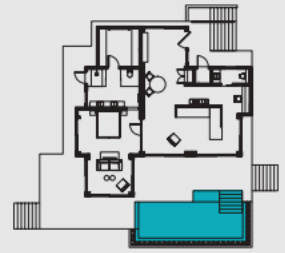

## ONE BEDROOM VILLA

Sleeps: 2

Living/TW/Dining Room

Reading Deck  
Beach shower

Internal area: 255 Sq m  
External area: 98 Sq m

Pool dimensions: 9m x 2m

Designed by Manosa & Co, one of Asia's most renowned architectural and interior design consultancies, North East Principal Villa occupies an elevated location adjacent to the wildlife sanctuary. It's the perfect position to witness the sunrise, whilst enjoying your morning coffee.